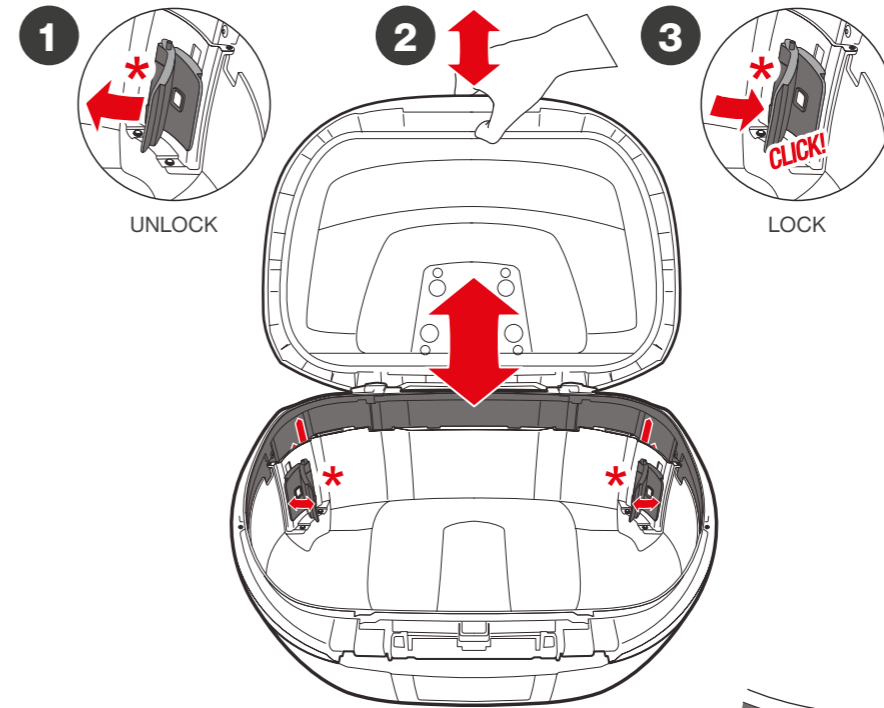

Weekend

Holidays

EXPANDABLE CASE

Maximum Versatility

SH58X SH59X
Adventure

Daily
From your early mornings
until your late nights

Weekend
For your non-stop getaways

Holidays
Conquer your next adventure

6" EASY TO EXPAND

VERSATILE

STRUCTURAL FRAME

Patent Pending

FEATURES

Backrest

Inner Bag

MOTODYNAMICS