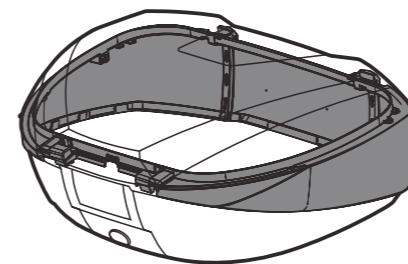

SHAD

ENGINEERED FOR RIDING

EXPANDABLE
SH59X
Adventure **SH58X**

INSPIRED IN BARCELONA®

WWW.SHAD.ES

TOP CASES

EXPANDABLE CASE

PATENTED

6" EASY TO EXPAND

VERSATILE

STRUCTURAL FRAME

Patent Pending

FEATURES

Backrest

Inner Bag

MOTODYNAMICS

From an aerodynamic case
to a big coffer in seconds

INSPIRED IN BARCELONA®

SHAD

SHAD NETWORK:

Shad **WORLD (BARCELONA)**

Octave Lecante 2-6
Pol. Ind. Can Magarola
08100 Mollet del Vallès · Barcelona · Spain
Tel.: +34 935 795 860
Fax: +34 935 796 945