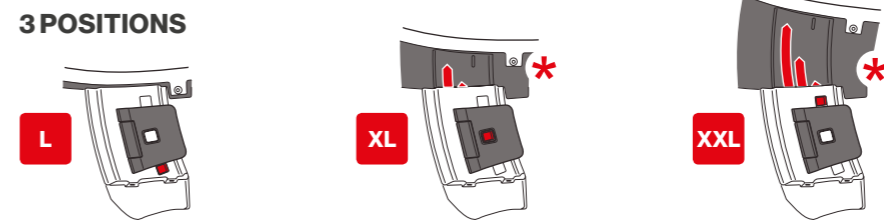

Weekend

Holidays

EXPANDABLE CASE

Maximum Versatility

SH58X SH59X
Adventure

Daily
From your early mornings
until your late nights

Weekend
For your non-stop getaways

Holidays
Conquer your next adventure

6" EASY TO EXPAND

VERSATILE

STRUCTURAL FRAME

Patent Pending

FEATURES

Backrest

Inner Bag

MOTODYNAMICS