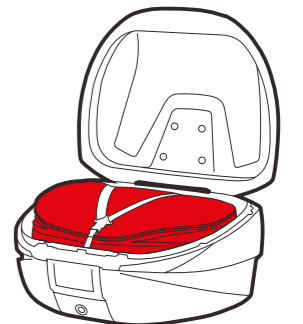

6" EASY TO EXPAND

VERSATILE

STRUCTURAL FRAME

Patent Pending

FEATURES

Backrest

Inner Bag

MOTODYNAMICS